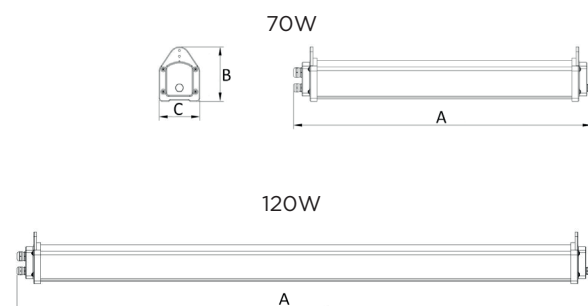

Dimensions