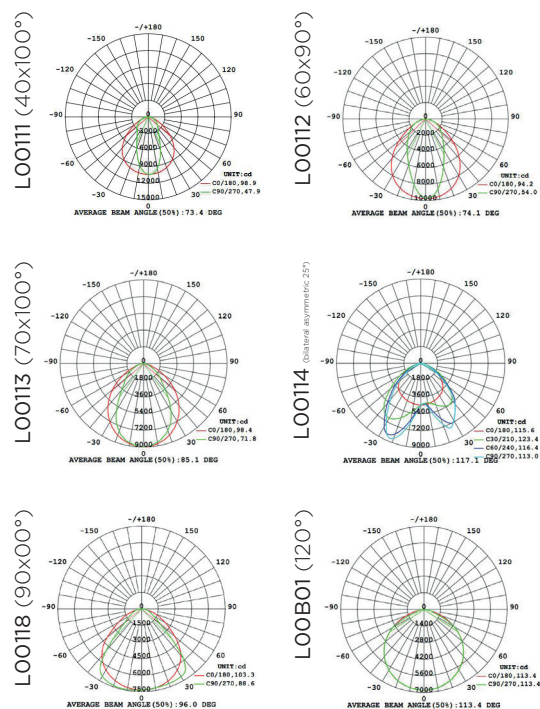

Technical Data @5000K

Model No.	VITA-070	VITA-120
Power Consumption (±5%)	70W	120W
Input Voltage	100-240VAC, 50 / 60 Hz	
Power Factor	>0.95	
Surge Protection	6kV line-line, 10kV line-earth	
Control	0-10V dimmable	

Optic Information

LED Type	LED 2835	
Luminous Flux (±10%)	9450lm	16200lm
Efficacy(5000K Ra80)	135lm/W	
Correlated Color Temperature	5000K (3000K, 4000K optional)	
Color Rendering Index	Ra80	
Beam Angle	L00111, L00112, L00113, L00114, L00118, LOOB01	

Dimensions and Mounting

Product Dimension	629x114x86mm	1209x114x86mm
Luminaire Net Weight	2.3±0.3kg	3.5±0.3kg
Mounting Option	Suspension Mounting, Ceiling Mounting	
Material	Housing: Aluminum Alloy Optics: Polymethyl methacrylate Optical Lens	
Finish	Anodizing	
Fixture Color	Anodized Aluminum Color	
EPA	0.15m²	
IK Rating	IK06	
IP Rating	IP69K	

Lifespan and Warranty

Operating Temperature	-30°C to + 45°C
Lifetime of LED @Ta=25°C	64.000hrs-L80
Warranty	5 Years (conditions at www.ett-lighting.com)

Photometry