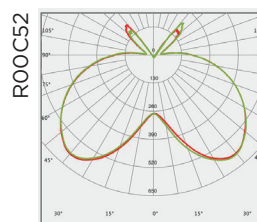

Indirect Lighting