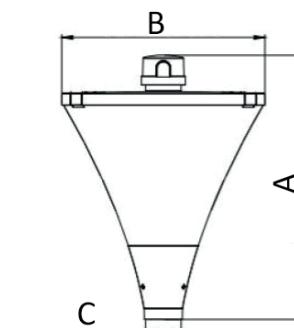

Dimensions and Mounting

Product Dimension	Ø 371x420mm
Luminaire Net Weight	4.6±0.3kg
Mounting Option	Post Top Ø60mm
Material	Aluminum Alloy, Polycarbonate Optical Lens
Finish	Powder Coating
Fixture Color	RAL 9017 Traffic Black
EPA	0.09m ²
IK Rating	IK09
IP Rating	IP66

Type	A (mm)	B (mm)	C (mm)
TANOS	420	Ø371	Ø63

Mounting Option