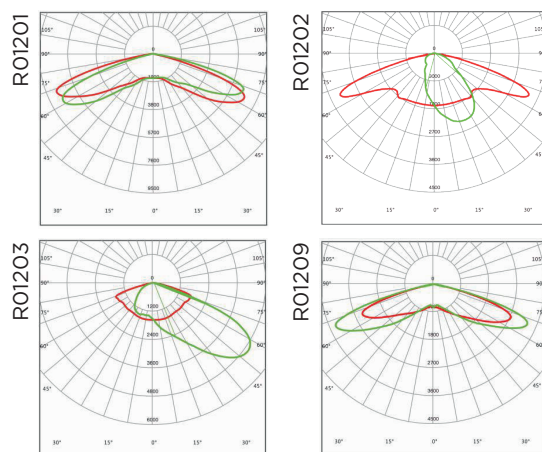

Technical Data @3000K

Luminescent mode	Direct Lighting			Indirect Lighting	
	TANOS 020	TANOS 040	TANOS 060	TANOS 020A	TANOS 040A
Model No.	TANOS 020	TANOS 040	TANOS 060	TANOS 020A	TANOS 040A
Power Consumption (±5%)	20W	40W	60W	20W	40W
Power Supply	TRIDONIC				
Input Voltage	100-240 VAC , 50 / 60 Hz				
Power Factor	≥0.92 at Max Load				
Surge Protection	4kV line-line, 6kV line-earth				
Control	Dimmable and Non-dimmable, DALI, Microwave Sensor, Zhaga Wireless Control, Photocell Control				

Optic Information

LED Type	LED 3030				
Luminous Flux (±10%)	2800lm	5600lm	8400lm	1800lm	3600lm
Efficacy(4000K Ra70)	140lm/W			90lm/W	
Correlated Color Temperature	3000K (4000K optional)				
Color Rendering Index	Ra70 (Ra80 optional)				
Beam Angle	R01201, R10202, R01203, R01209			R00C52	

Dimensions and Mounting

Product Dimension	Ø 371x420mm
Luminaire Net Weight	4.6±0.3kg
Mounting Option	Post Top Ø60mm
Material	Aluminum Alloy, Polycarbonate Optical Lens
Finish	Powder Coating
Fixture Color	RAL 9017 Traffic Black
EPA	0.09m²
IK Rating	IK09
IP Rating	IP66

Lifespan and Warranty

Operating Temperature	-30°C to + 50°C
Lifetime of LED @Ta=25°C	82.000hrs-L80
Warranty	5 Years (conditions at www.ett-lighting.com)

Photometry

Direct Lighting