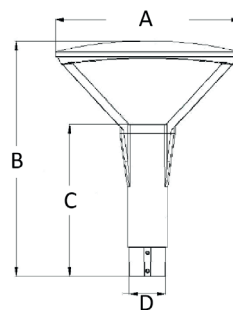

Dimensions