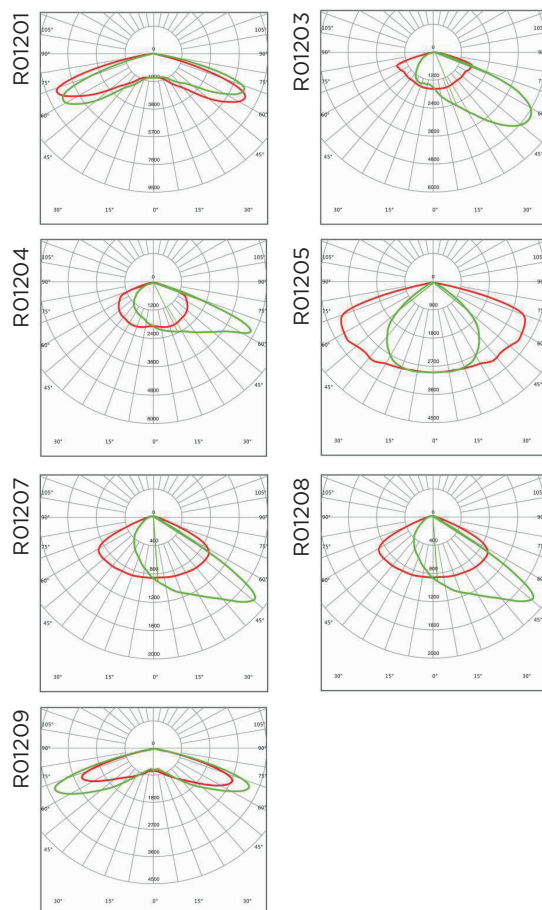

Technical Data @3000K

Model No.	LOTUS 040	LOTUS 060	LOTUS 075	LOTUS 100
Power Consumption (±5%)	40W	60W	75W	100W
Power Supply	PHILIPS			
Input Voltage	100-277VAC, 50 / 60 Hz			
Power Factor	≥0.9 at Max Load			
Surge Protection	10kV			
Control	DALI, ready2mains, chronoSTEP			

Optic Information

LED Type	LED 3030			
Luminous Flux (±10%)	4800lm	7200lm	9000lm	12000lm
Efficacy(4000K Ra70)	120lm/W			
Correlated Color Temperature	3000K (40 00K, 5000K optional)			
Color Rendering Index	Ra70 (Ra80 optional)			
Beam Angle	R01201, R01203, R01204, R01205, R01207, R01208, R01209			

Dimensions and Mounting

Product Dimension	450x450x526mm			
Luminaire Net Weight	7.58kg	7.88kg	7.94kg	7.97kg
Mounting Option	Post Top Ø60mm			
Material	Die Casting Aluminum, Tempered Glass and Polycarbonate Optical Lens			
Finish	Powder Coating			
Fixture Color	RAL 9017 Traffic Black			
EPA	0.52m²			
IK Rating	IK08			
IP Rating	IP66			

Lifespan and Warranty

Operating Temperature	-30°C to + 50°C
Lifetime of LED @Ta=25°C	80.000hrs-L80
Warranty	5 Years (conditions at www.ett-lighting.com)

Photometry

Dimensions