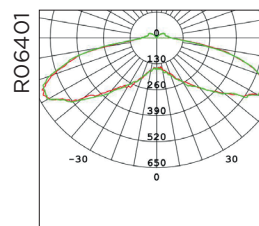

Technical Data @4000K

Model No.	BLED-014	BLED-025
Power Consumption (±5%)	14W	25W
Input Voltage	220-240 Vac 50 / 60 Hz	
Power Factor	>0.9	
Surge Protection	0.5kV line-line, 1kV line-earth	

Optic Information

LED Type	LED 3030	
Luminous Flux (±10%)	1820lm	3250lm
Efficacy(4000K Ra70)	130lm/W	
Correlated Color Temperature	4000K (3000K, 5000K, 3CCT optional)	
Color Rendering Index	Ra70 (Ra80 optional)	
Beam Angle	R06401 (Type V)	

Dimensions and Mounting

Product Dimension	Heading: Ø200x278mm, Fully-assembled 0.5m: Ø133x475mm, Fully-assembled 1m: Ø133x975mm.
Luminaire Net Weight (±0.3kg)	Heading: 1.8kg , Fully-assembled 0.5m: 3.8kg, Fully-assembled 1m: 5.3kg.
Mounting Option	Mounting kit with anchor bolts
Material	Aluminum Alloy, Polycarbonate Optical Lens
Finish	Powder Coating
Fixture Color	RAL 9017 Traffic Black
IK Rating	IK08
IP Rating	IP66

Lifespan and Warranty

Operating Temperature	-30°C to + 45°C
Lifetime of LED @Ta=25°C	91.000hrs-L80
Warranty	5 Years (conditions at www.ett-lighting.com)

Photometry