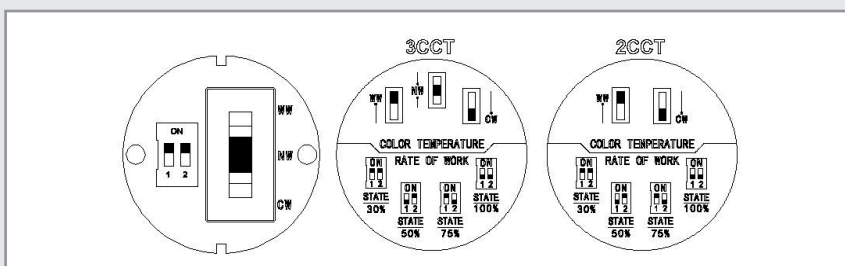

Special features

Available only in 3CCT version.

The power could be set to 30%, 50%, 75% and 100%.

The CCT could be set to Cool White, Natural White and Warm White.