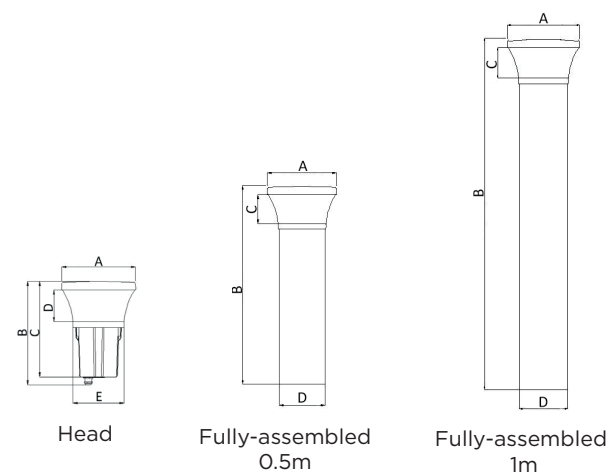

## Dimensions and Mounting

Product Dimension	Heading: Ø200x278mm, Fully-assembled 0.5m: Ø133x475mm, Fully-assembled 1m: Ø133x975mm.
Luminaire Net Weight (±0.3kg)	Heading: 1.8kg , Fully-assembled 0.5m: 3.8kg, Fully-assembled 1m: 5.3kg.
Mounting Option	Mounting kit with anchor bolts
Material	Aluminum Alloy, Polycarbonate Optical Lens
Finish	Powder Coating
Fixture Color	RAL 9017 Traffic Black
IK Rating	IK08
IP Rating	IP66

## Dimensions

Type	A (mm)	B (mm)	C (mm)	D (mm)	E (mm)
Heading	Ø200	278	256	85	Ø138
0.5m	Ø200	475	85	Ø133	
1m	Ø200	975	85	Ø133	